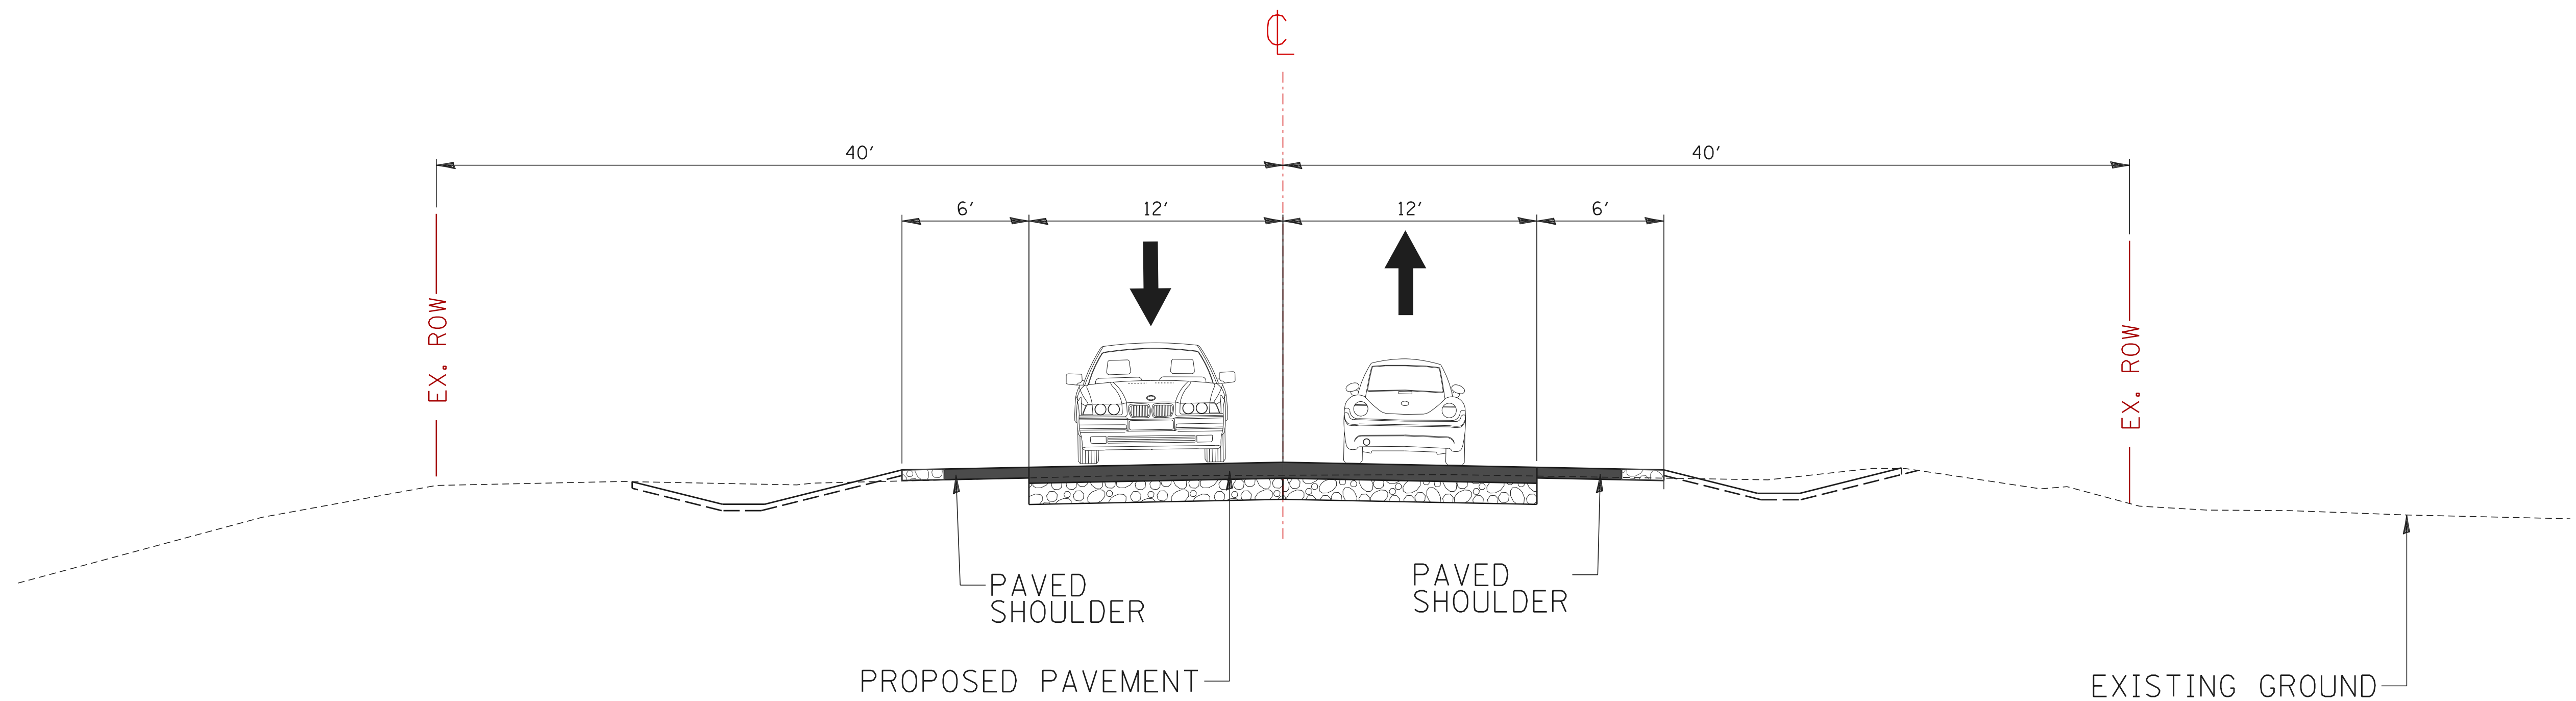

**GRASS LAKE ROAD**

**MILLBURN ROAD**

**Illinois Department of Transportation**  
 DISTRICT 1  
 201 WEST CENTER COURT  
 SCHAUMBURG, IL 60196-1096  
 (847) 705-4000

**GRASS LAKE ROAD & MILLBURN ROAD**

**PROPOSED TYPICAL CROSS SECTIONS**